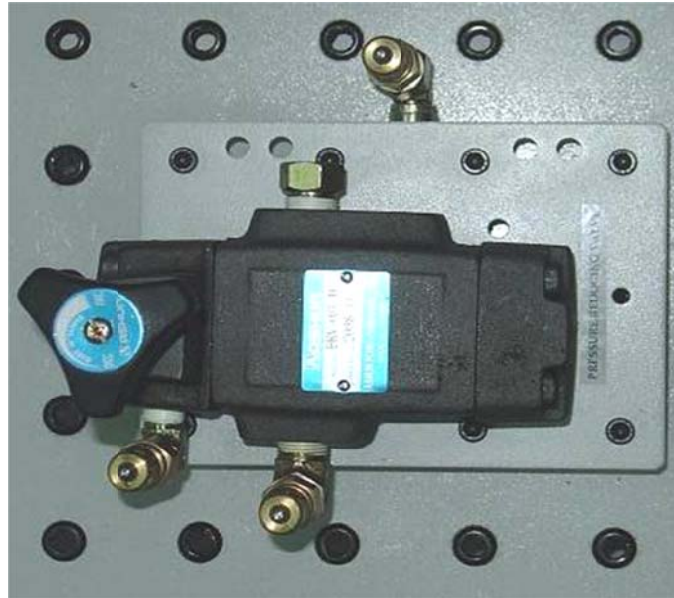

PRESSURE REDUCING VALVE MODULE

20308

EDU-LABS

- Pressure range: 0 ~ 120 kgf/cm²
- Operating pressure : 60 kgf/cm²
- Manual regulating
- All Port complete With Quick coupling Fitting
- Mounting bracket With Plug Board Pin (8 Nos)