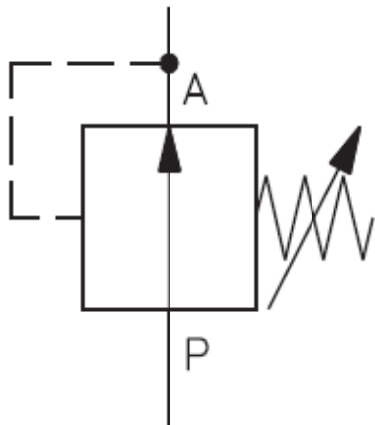

PRESSURE REDUCING VALVE MODULE

20308

EDU-LABS

- Pressure range: 0 ~ 120 kgf/cm²
- Operating pressure : 60 kgf/cm²
- Manual regulating
- All Port complete With Quick coupling Fitting
- Mounting bracket With Plug Board Pin (8 Nos)